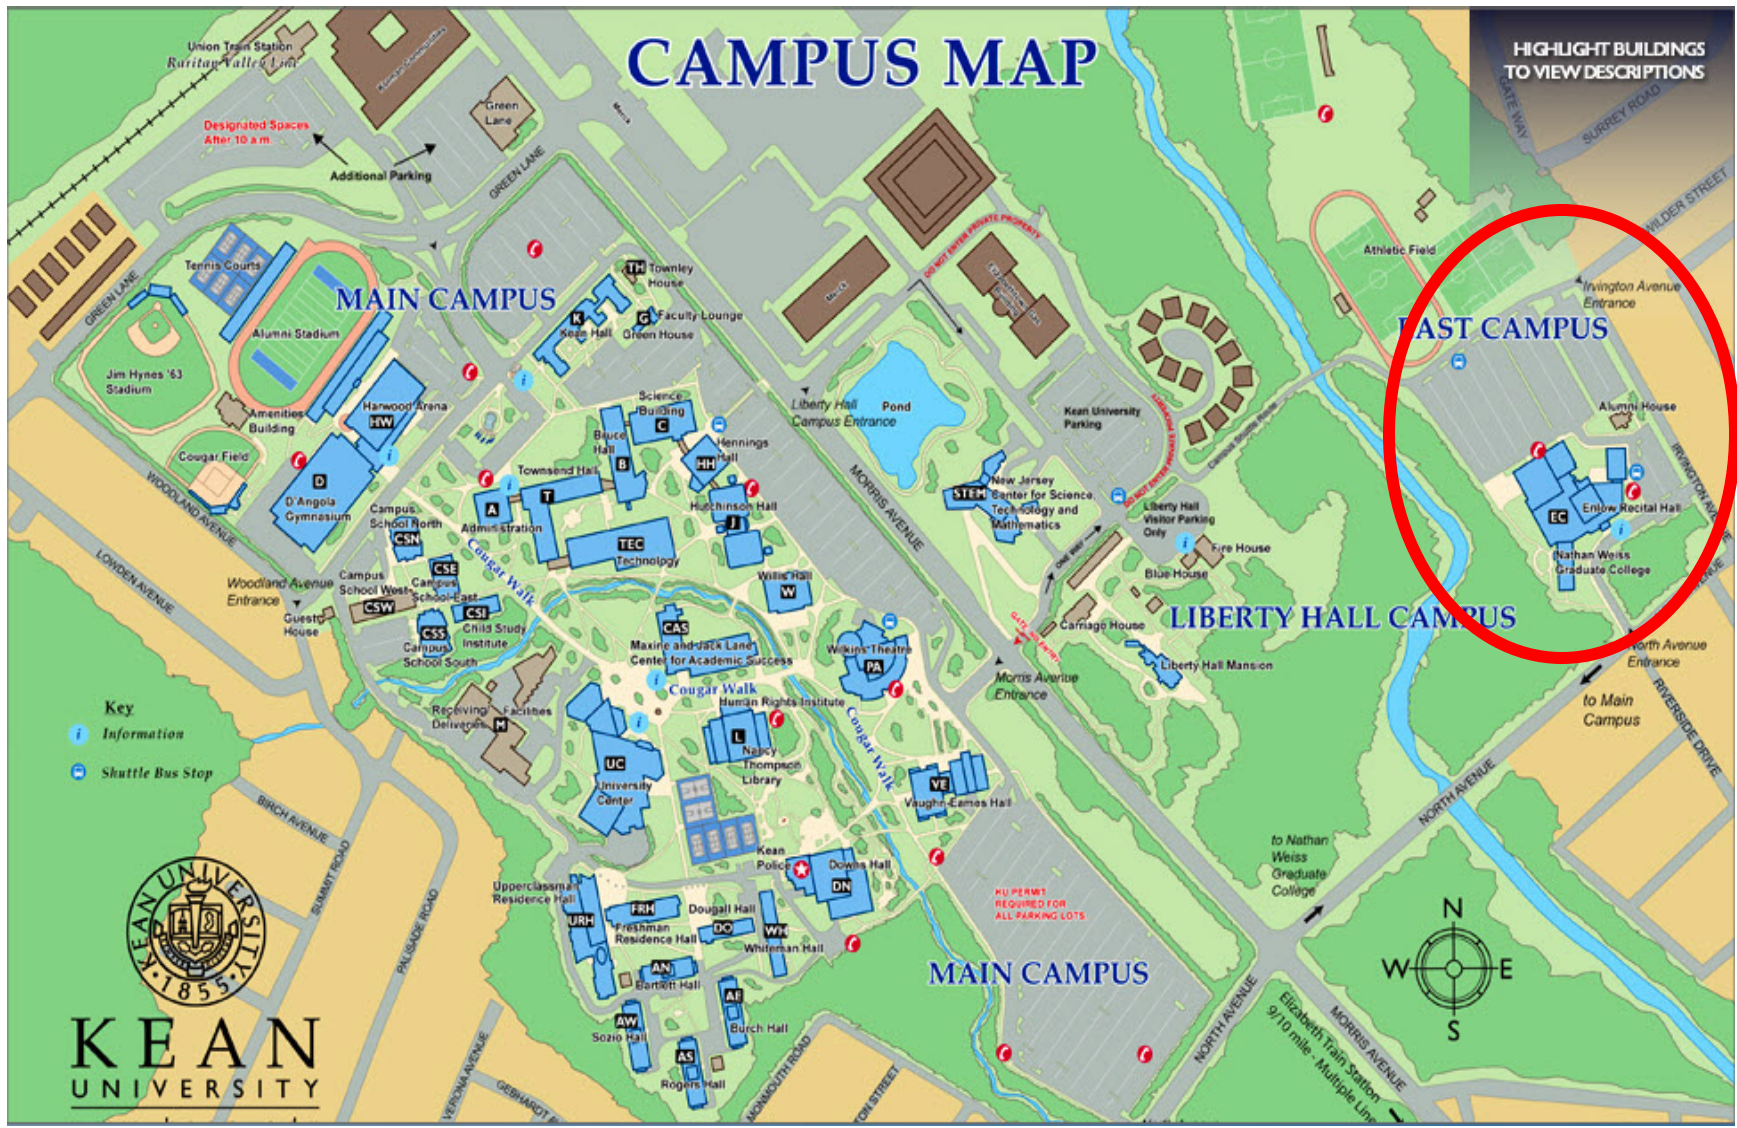

### **Union Station**

Located at 900 Green Lane in Union, NJ, directly across the street from Kean's main campus, Union Station is on NJ Transit's Raritan Valley line, which runs northeast to Newark Penn Station, and southwest to High Bridge in Hunterdon County.

### **Elizabeth Station**

Located on West Grand Avenue, one block west of Broad Street in Elizabeth, NJ, which is just two miles from campus by bus or taxi. The NJ Transit Northeast Corridor and North Jersey Coast line trains stop there. The Northeast Corridor line runs northeast to Newark Penn Station and New York Penn Station, and southwest to Trenton. The North Jersey Coast line runs northeast to Newark's Penn Station and New York City and southeast to Bay Head in Ocean County.

# CAMPUS MAP

HIGHLIGHT BUILDINGS TO VIEW DESCRIPTIONS

- Information
- Shuttle Bus Stop

**KEAN**  
UNIVERSITY

NJ PERMIT REQUIRED FOR ALL PARKING LOTS